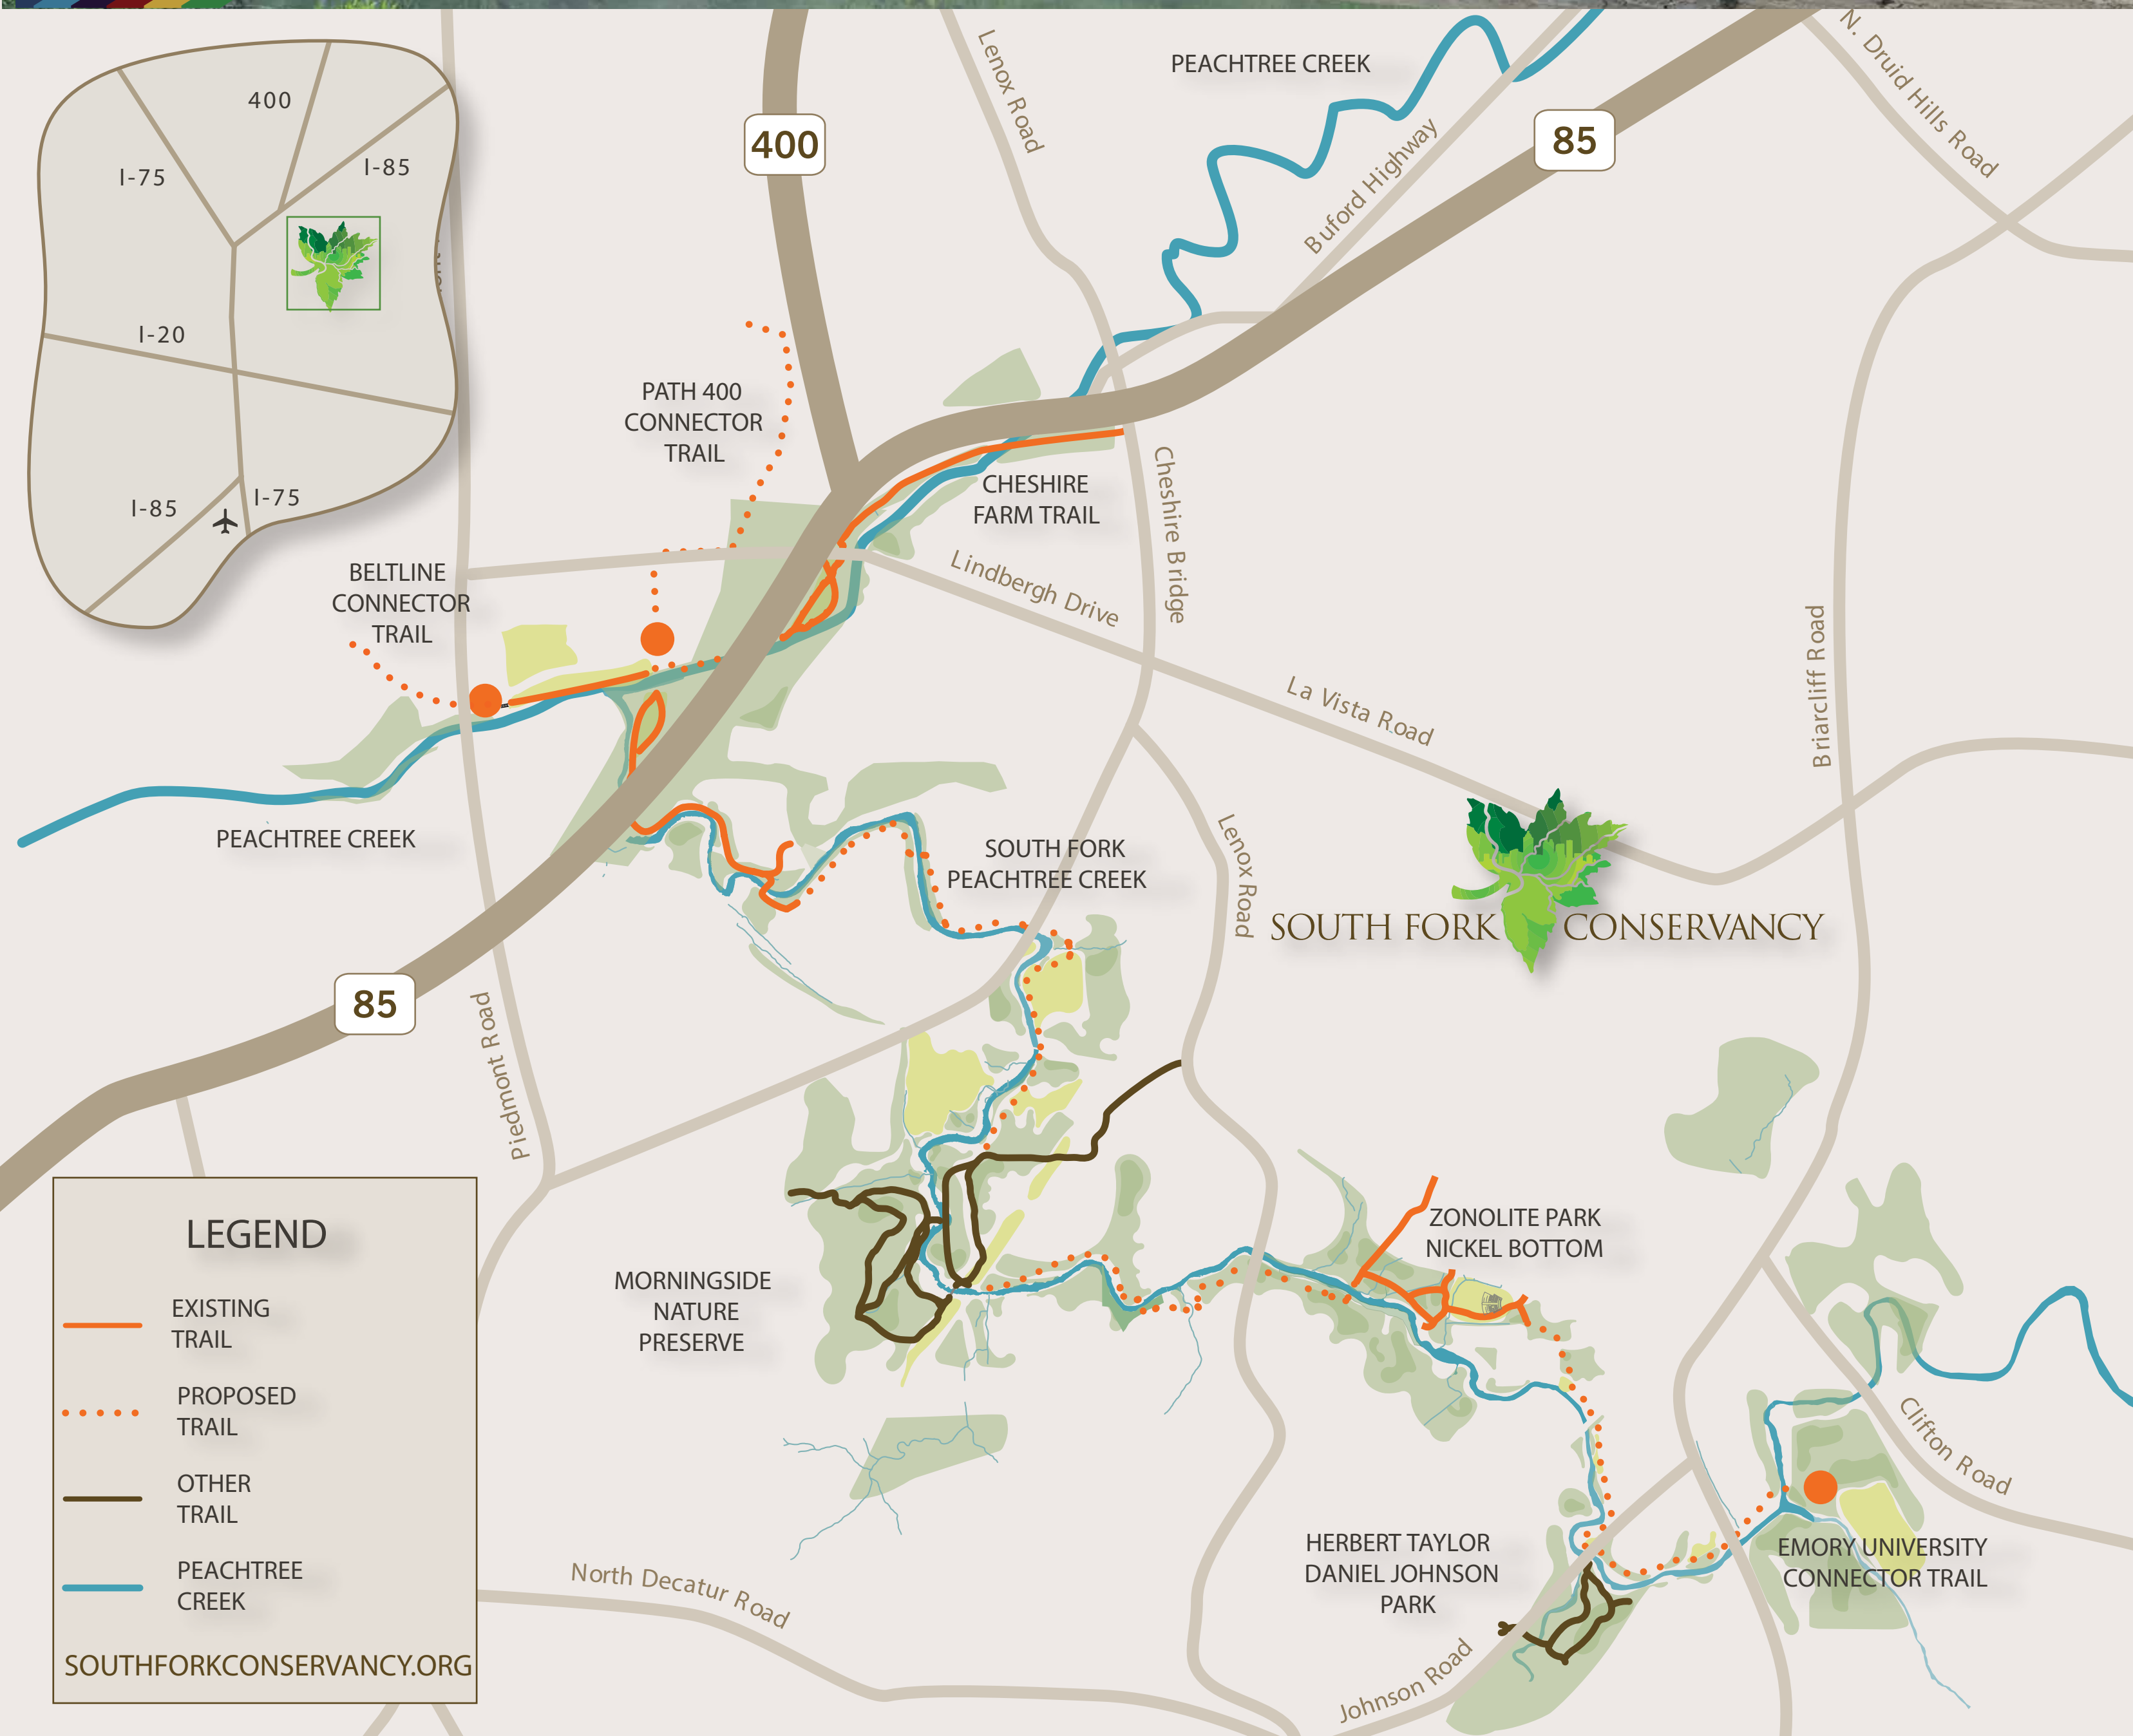

# CONNECTING THE CREEK

**LEGEND**

- EXISTING TRAIL
- PROPOSED TRAIL
- OTHER TRAIL
- PEACHTREE CREEK

SOUTHFORKCONSERVANCY.ORG